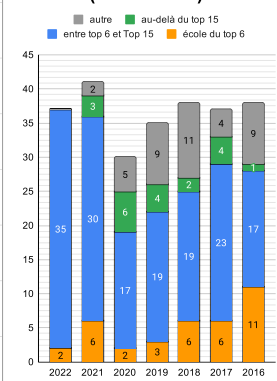

Admissions des élèves par école à l'issue de la CPGE du lycée Cézanne

Ecoles (selon classement SIGEM 2022)		2022	2021	2020	2019	2018	2017	2016	Banques d'épreuves :
Top 6	HEC Paris 					1			BCE
	ESSEC Business School 						1		BCE
	ESCP Business School 								BCE
	EDHEC Business School 		1	1		1			ECRICOME
	EMLyon Business School 	1	3	1	1	2		1	ECRICOME
	SKEMA Business School 	1	2		2	2	5	9	
Top 15	AUDENCIA Business School 	3	2		3	1	2		
	NEOMA Business School 	4	4	2	3	1	2	4	
	Grenoble Ecole de Management 	8	4	3	1	1			
	KEDGE Business School 	6	3		4	7	8	5	
	Toulouse Business School 	4	5	7	2	4	2	1	
	Rennes School of Business 	3	3	2	4	2	4	3	
	Montpellier Business School 	2	3	1	2	2	1	1	
	Burgundy School of Business 	4	4			1	2		
	ICN ARTEM Business School 	1	2	2			2	3	
	Institut Mines-Télécom Business School 			1	1			1	
	EM Strasbourg Business School 		1	1	1	2			
	La Rochelle Excelia Business School 		1	1	2		1		
	EM Normandie Business School 								
INSEEC School of Business & Economics 			2			1			
ISC Paris Grande École 		1	1			1			
ESC Clermont Business School 									
South Champagne BS 						1			
Brest Business School 									
ENS Cachan (hors classement SIGEM)								1	
Cubes		1		1	2			2	
Autres (Université, HEC Montréal...)		1	5	8	9	4	7		
Effectif		37	41	30	35	38	37	38	

Répartition des intégrations (en effectifs)

Répartition des intégrations (en %)