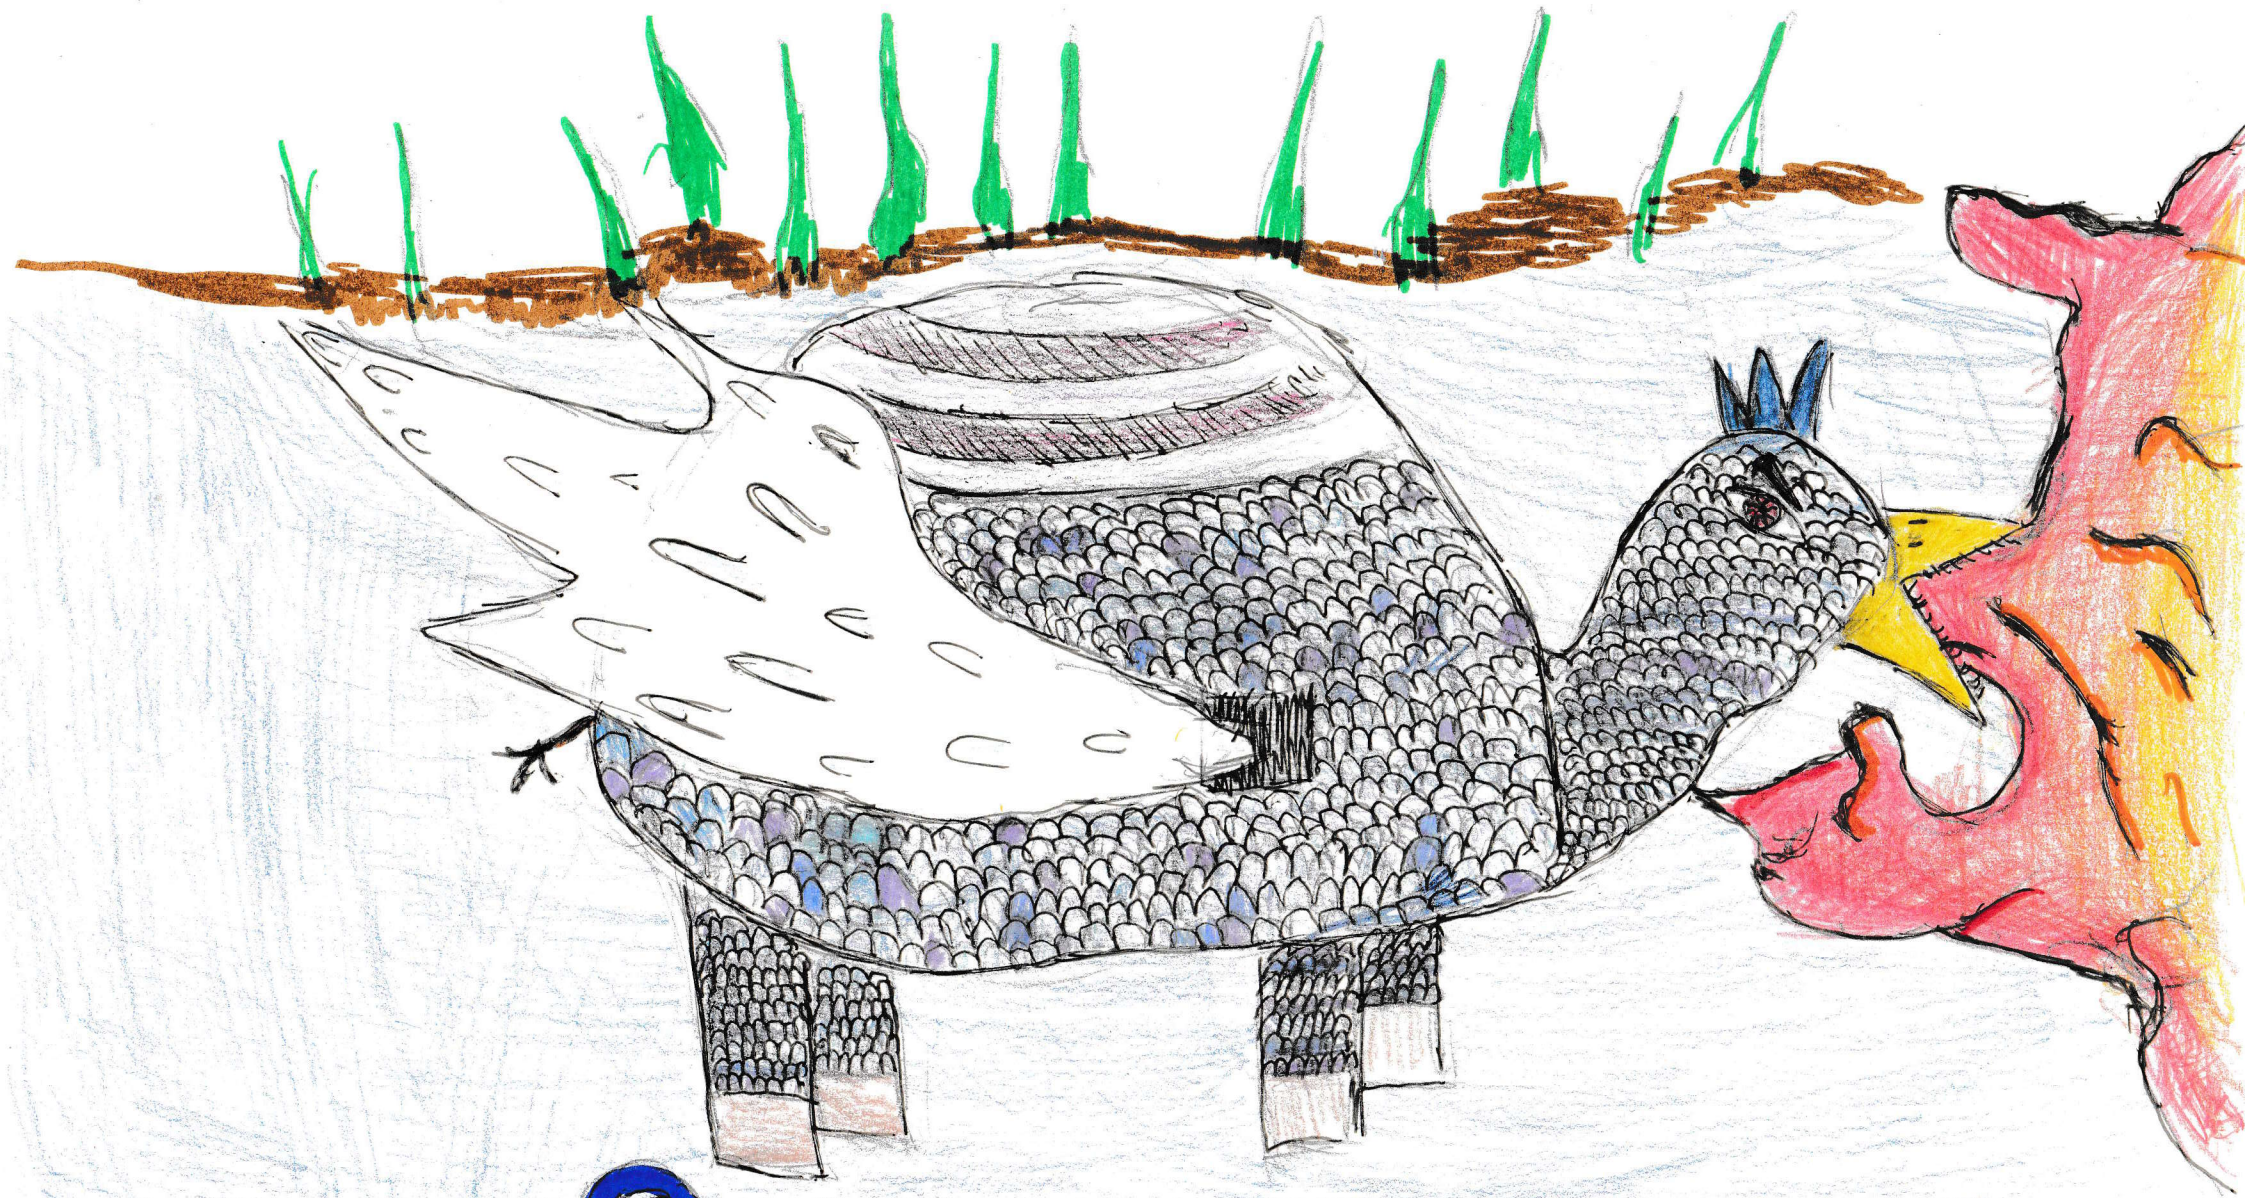

# The Bluefire xxx

Its name is the Bluefire. It has powerful hooves, a giant shell, a very short tail, a blue crest on its head and also a sharp beak. This creature is enormous. On its thick skin and its shell, it has blue and purple scales. Above its shell, it has pink and purple stripes and its eyes are red like blood. It lives in swamps in the south of Bolivia. The Bluefire mainly eats fishes because it is piscivorous, but sometimes it can eat frogs. It can spit fire and spread out its wings of its shell. It is less smart than the Niffler and more difficult to approach than the Demiguise. It is a bit dangerous because it can be aggressive.

The Bluefire

XXX